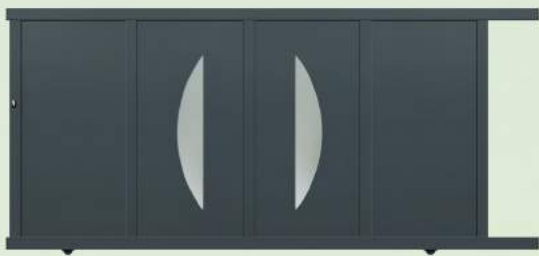

MOUCOS
COULISSANT